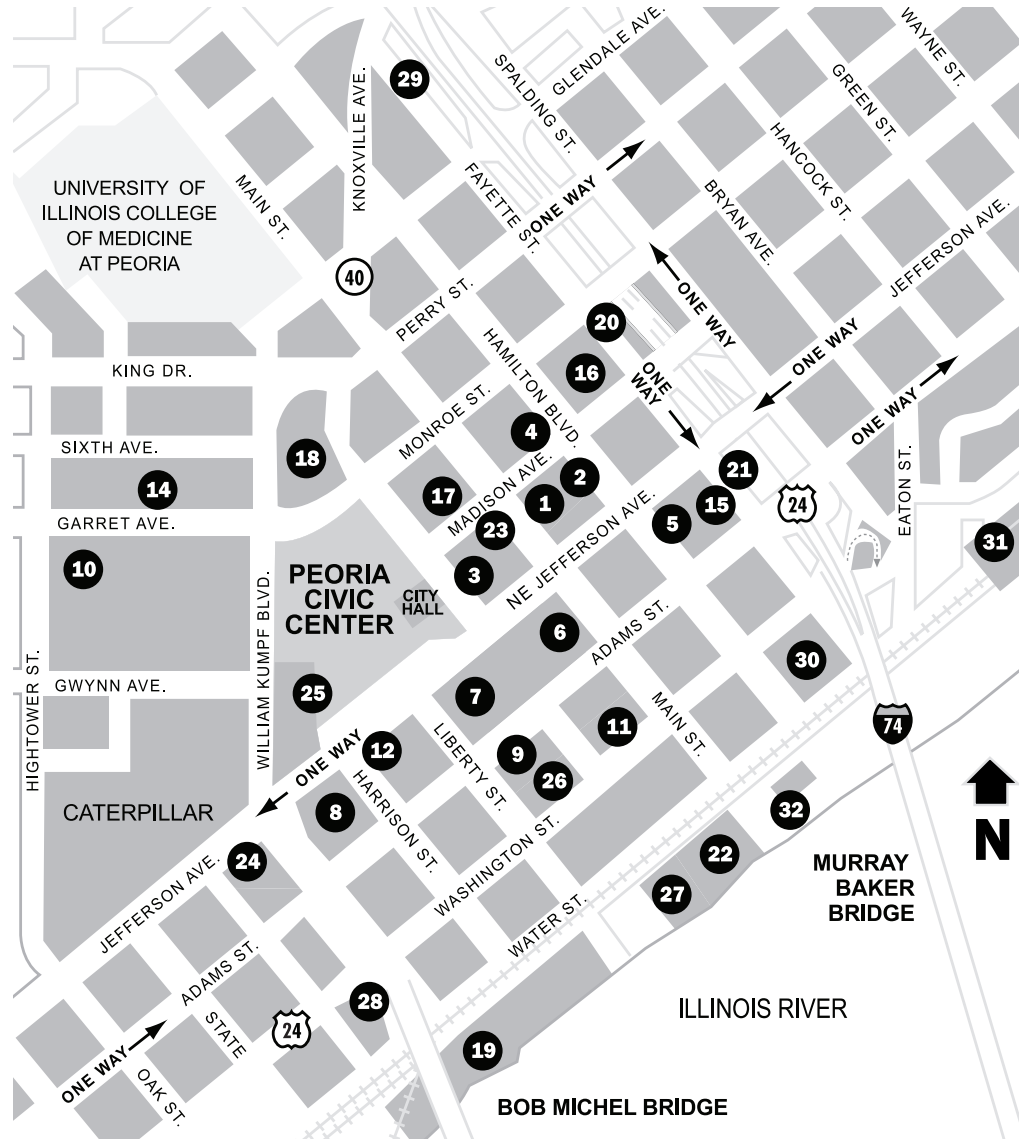

DOWNTOWN PARKING IN PEORIA

Shown here are the locations of downtown Peoria's 32 public and private parking lots and decks. Some lots and decks have restrictions on who can park there, but most of the parking spots on those lots and decks are open to the public for a fee.

Please observe handicapped designated parking. There is a $200 fine for illegal parking in handicapped designated spaces.

Please observe the cross walks when crossing the streets. Jaywalking is a crime and can be punishable by a fine of up to $75.

Illustration Courtesy of the Peoria Journal Star

PARKING	SPACES	PARKING	SPACES
1 Commerce Bank deck	480	18 Civic Center Fulton lot	408
2 Associated Bank deck	600	19 Liberty/Edgewater/Michel lots	373
3 Twin Towers garage	531	20 Fayette/Monroe lot	34
4 Madison Street lot No. 2	150	21 Fayette/Jefferson lot	19
5 Hamilton Square deck	425	22 Riverfront Village	162
6 Niagara deck	305	23 Becker Building office deck	200
7 Jefferson Street parking deck	665	24 Caterpillar/city lot	160
8 Franklin Street lot	100	25 Civic Center Marquee lot	236
9 One Technology Plaza deck	1,150	26 Bergner deck	436
10 City Center Plaza deck	155	27 River Station	58
11 Bank One deck	306	28 Michel/West lot	80
12 National City Bank deck	375	29 Fayette/Knoxville lot	50
14 City auxiliary lot	100	30 Caterpillar lot	308
15 Mark Twain Hotel	130	31 Riverplex lot	405
16 Holiday Inn City Centre	480	32 Gateway Building Lot	25
17 Hotel Pere Marquette deck	285